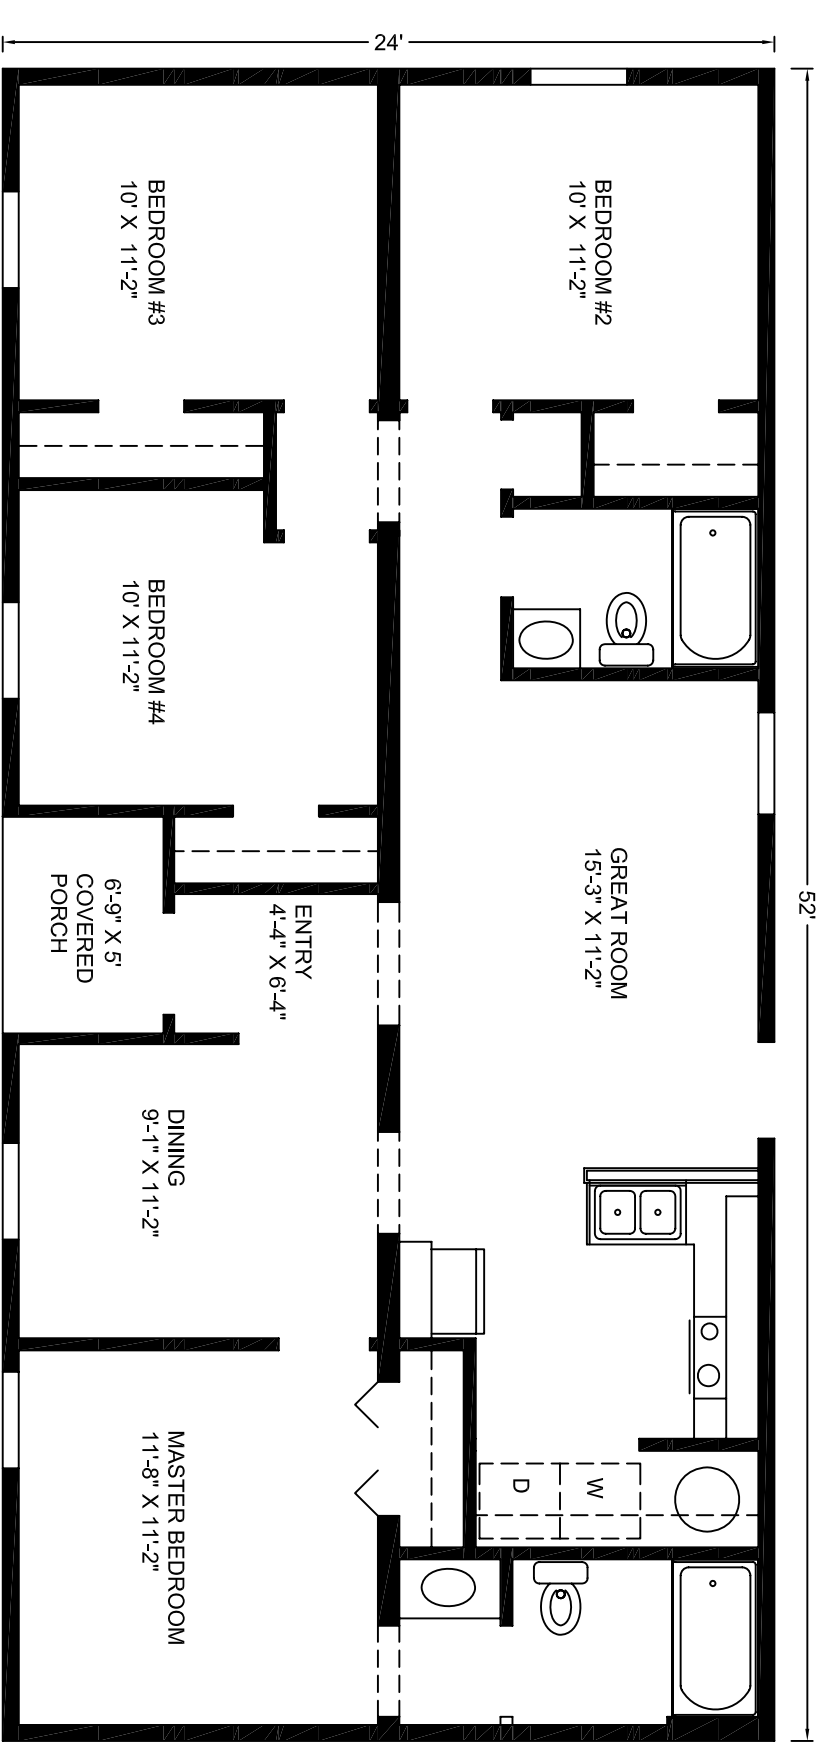

RIDGE VENT (TYP)
ASPHALT SHINGLES (TYP)

POULAN
4 BEDROOM, 2 BATH
1248 SQ. FT.